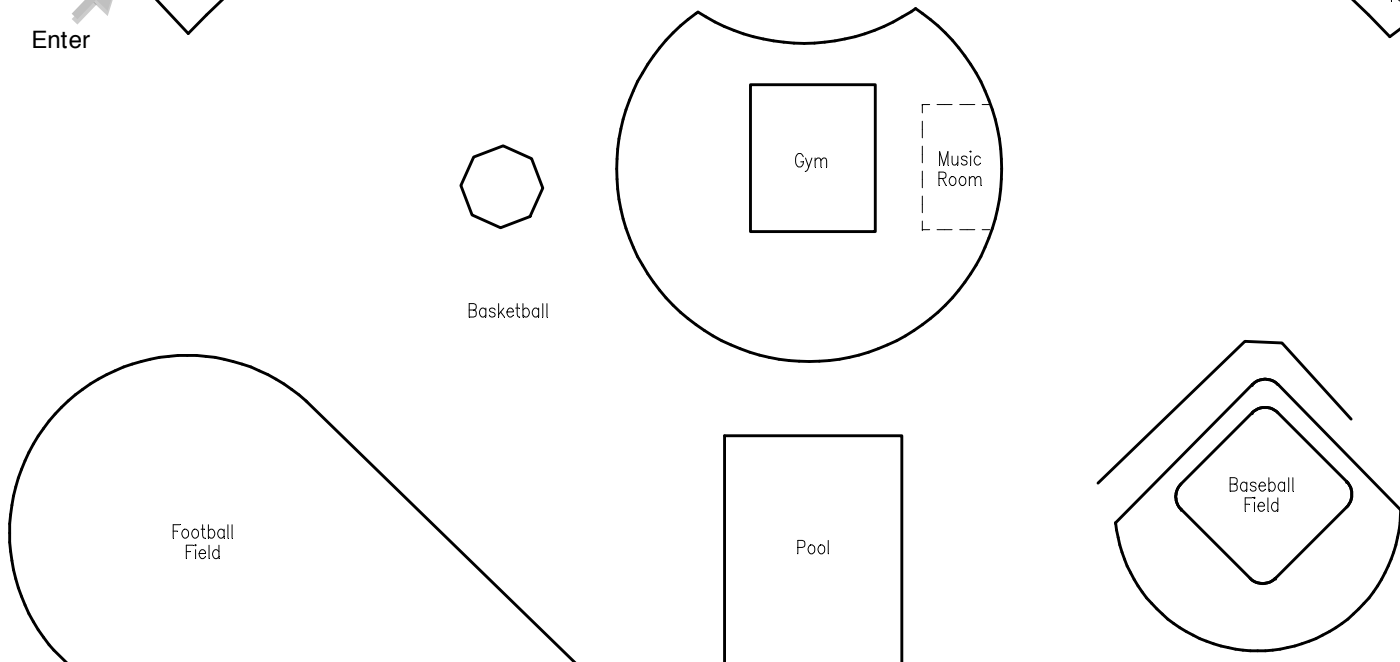

Oceana High School  
401 Paloma Ave  
Pacifica, CA 94044

Parking Lot

Enter

Parking Lot

Enter

Map