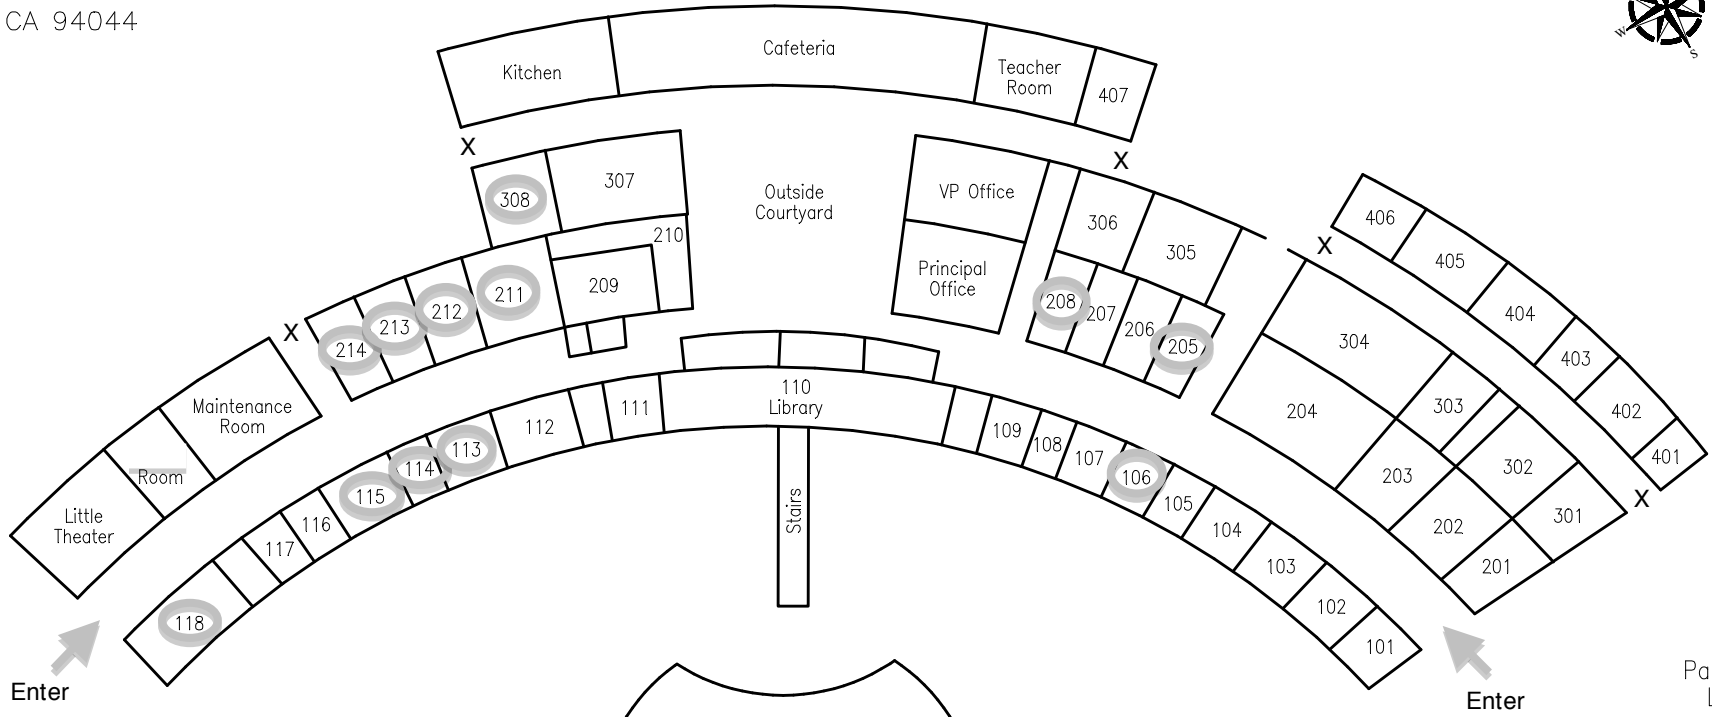

Oceana High School  
401 Paloma Ave  
Pacifica, CA 94044

Parking Lot

Enter

Parking Lot

Enter

Map